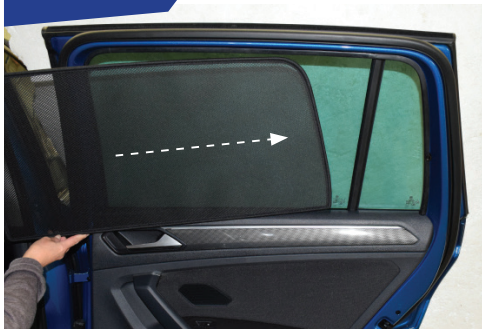

CAR
SHADES

Side Shade Installation

VOLKSWAGEN TIGUAN 5DR
VW-TIGU-5-B-18

COMPONENTS NEEDED:

1+8

CL-M11 x 4

STEP #1

INSERT CLIPS INSIDE WEATHERSTRIP

STEP #2

POSITION THE SIDE SHADE

STEP #3

ATTACH SIDE SHADE BEHIND CLIPS

STEP #4

ENSURE SECURELY FITTED IN PLACE

CAR[®]
S H A D E S