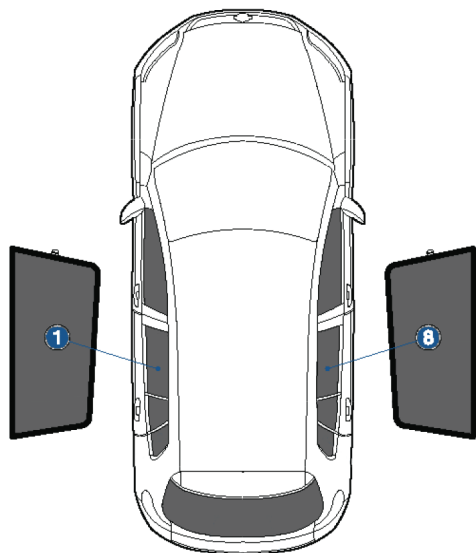

Installation Manual

VOLKSWAGEN TIGUAN 5DR
VW-TIGU-5-B-18

COMPONENTS INCLUDED

SHADES

1+8

FIXING CLIPS

CL-M11 x 4

CL-T01 x 1

CAR
SHADES

Side Shade Installation

VOLKSWAGEN TIGUAN 5DR
VW-TIGU-5-B-18

COMPONENTS NEEDED:

1+8

CL-M11 x 4

STEP #1

INSERT CLIPS INSIDE WEATHERSTRIP

STEP #2

POSITION THE SIDE SHADE

STEP #3

ATTACH SIDE SHADE BEHIND CLIPS

STEP #4

ENSURE SECURELY FITTED IN PLACE

CAR[®]
S H A D E S