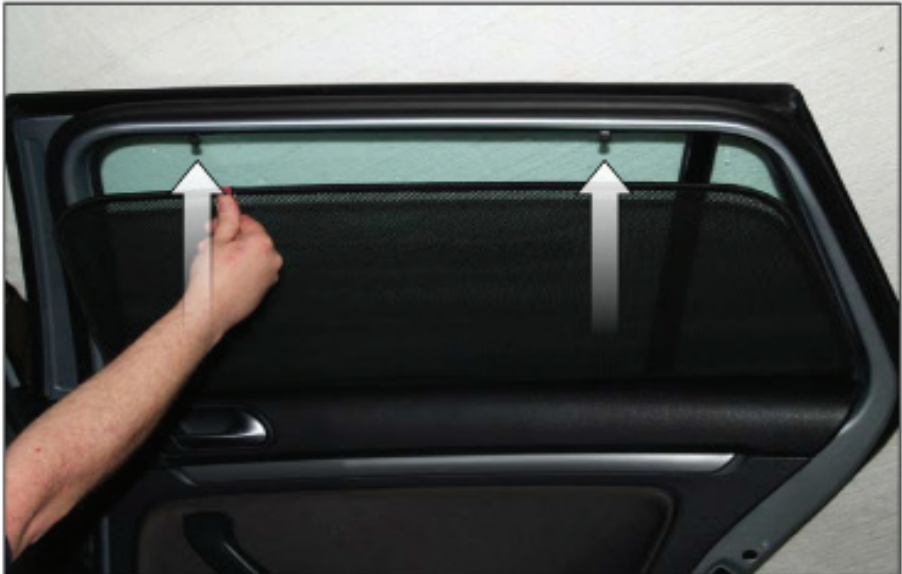

SIDE SHADE INSTALLATION

x2

Installation

VOLKSWAGEN GOLF (MK6) ESTATE
VW-GOLF-E-F-18

SIDE SHADE INSTALLATION

Installation

VOLKSWAGEN GOLF (MK6) ESTATE
VW-GOLF-E-F-18

SIDE SHADE INSTALLATION