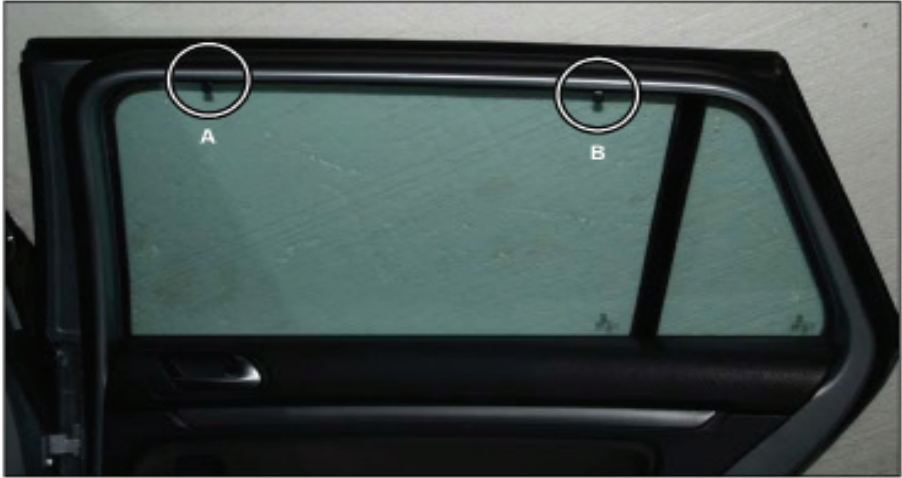

Installation Manual

VOLKSWAGEN GOLF (MK6) ESTATE
VW-GOLF-E-F-18

COMPONENTS INCLUDED

FIXING CLIPS

x 2

CL-M09 x 4

Installation

VOLKSWAGEN GOLF (MK6) ESTATE
VW-GOLF-E-F-18

SIDE SHADE INSTALLATION

x2

Installation

VOLKSWAGEN GOLF (MK6) ESTATE
VW-GOLF-E-F-18

SIDE SHADE INSTALLATION

Installation

VOLKSWAGEN GOLF (MK6) ESTATE
VW-GOLF-E-F-18

SIDE SHADE INSTALLATION