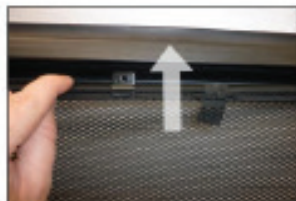

Installation

VOLVO V70 ESTATE
VOL-V70-E-B-18

SIDE SHADE INSTALLATION