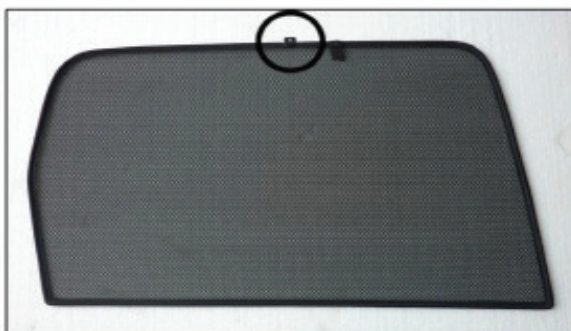

Installation Manual

VOLVO V70 ESTATE
VOL-V70-E-B-18

COMPONENTS INCLUDED

x 2

FIXING CLIPS

CL-M12 x 2

SIDE SHADE INSTALLATION

Installation

VOLVO V70 ESTATE
VOL-V70-E-B-18

SIDE SHADE INSTALLATION

Installation

VOLVO V70 ESTATE
VOL-V70-E-B-18

SIDE SHADE INSTALLATION

x 2