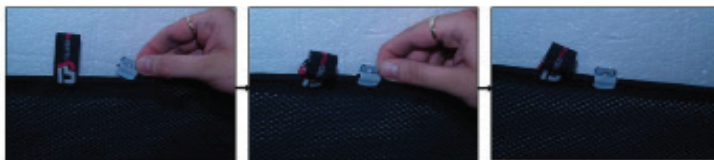

Installation Manual

VOLVO V70 ESTATE
VOL-V70-E-B-18

COMPONENTS INCLUDED

x 2

FIXING CLIPS

CL-M12 x 2

SIDE SHADE INSTALLATION

Installation

VOLVO V70 ESTATE
VOL-V70-E-B-18

SIDE SHADE INSTALLATION

Installation

VOLVO V70 ESTATE
VOL-V70-E-B-18

SIDE SHADE INSTALLATION

x 2