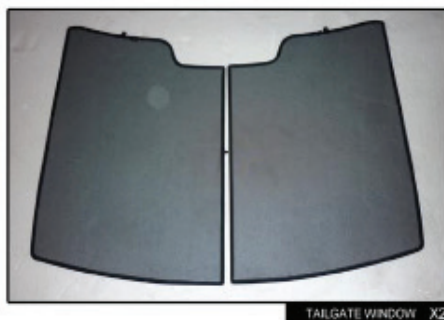

Installation Manual

VOLVO S60 4DR
VOL-S60-4-A

COMPONENTS INCLUDED

CL-M01 x 2

CL-M11 x 6

CL-M14 x 1

Installation

VOLVO S60 4DR
VOL-S60-4-A