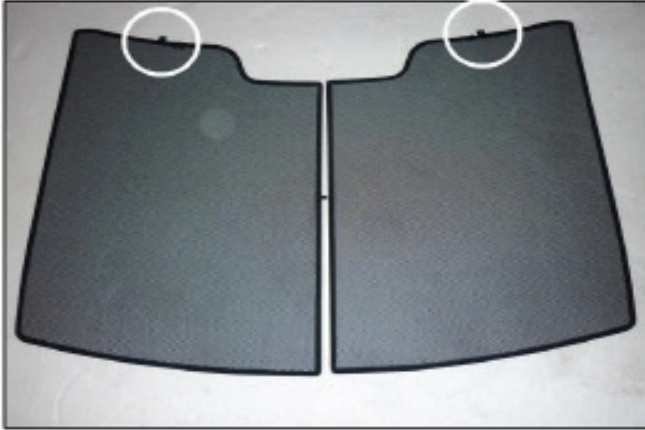

TAILGATE SHADE INSTALLATION