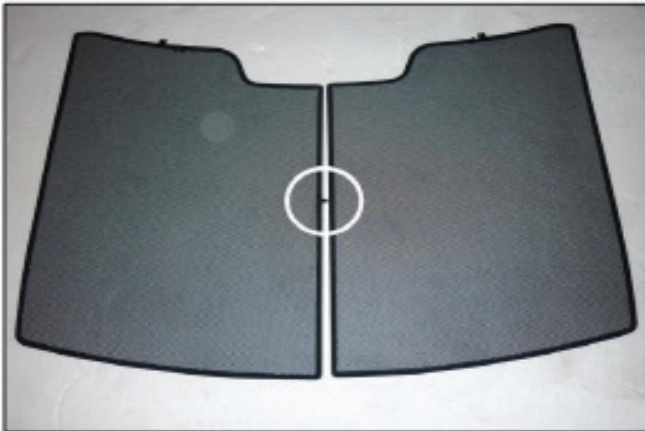

TAILGATE SHADE INSTALLATION