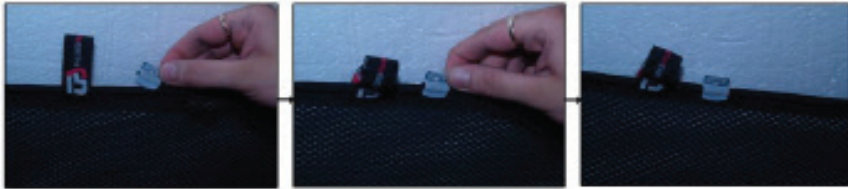

TAILGATE SHADE INSTALLATION