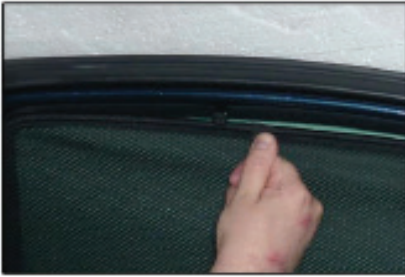

SIDE SHADE INSTALLATION

Installation

VOLVO S60 4DR
VOL-S60-4-A

SIDE SHADE INSTALLATION

Installation

VOLVO S60 4DR
VOL-S60-4-A

SIDE SHADE INSTALLATION

Installation