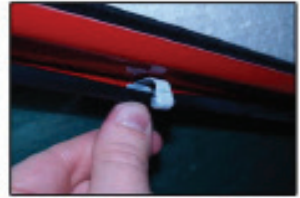

SIDE SHADE INSTALLATION