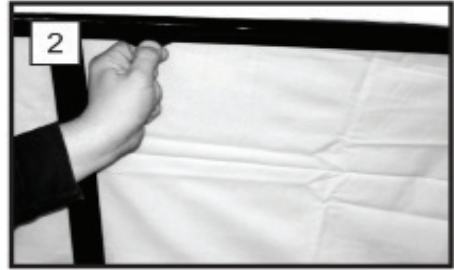

Installation Manual

VAUXHALL VECTRA ESTATE
VAU-VECT-E-B

COMPONENTS INCLUDED

CL-M02 x 4

CL-P02 x 4

Installation

VAUXHALL VECTRA ESTATE
VAU-VECT-E-B

Installation