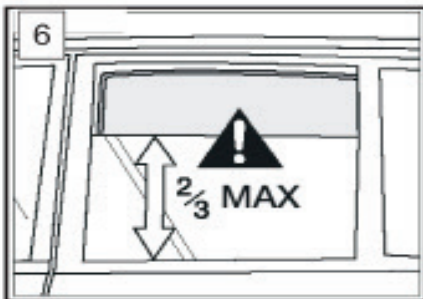

Installation

VAUXHALL CORSA 5DR

VAU-CORS-5-A