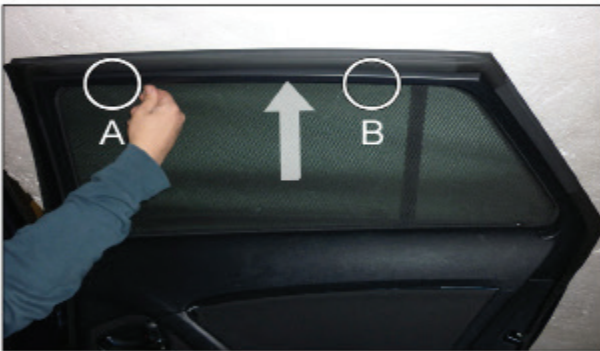

SIDE SHADE INSTALLATION

Installation

TOYOTA AVENSIS ESTATE
TOY-AVEN-E-C-18

SIDE SHADE INSTALLATION

Installation

TOYOTA AVENTIS ESTATE
TOY-AVEN-E-C-18

SIDE SHADE INSTALLATION

X2