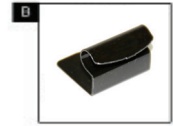

SIDE SHADE INSTALLATION