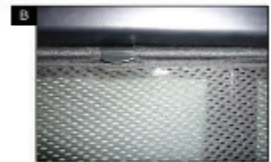

SIDE SHADE INSTALLATION

Installation

TOYOTA AVENSIS ESTATE
TOY-AVEN-E-C-18

SIDE SHADE INSTALLATION

Installation

TOYOTA AVENTIS ESTATE
TOY-AVEN-E-C-18

SIDE SHADE INSTALLATION

X2