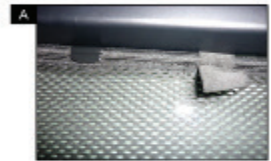

SIDE SHADE INSTALLATION

Installation

TOYOTA AVENSIS ESTATE
TOY-AVEN-E-C-18

SIDE SHADE INSTALLATION

Installation

TOYOTA AVENTIS ESTATE
TOY-AVEN-E-C-18

SIDE SHADE INSTALLATION

X2