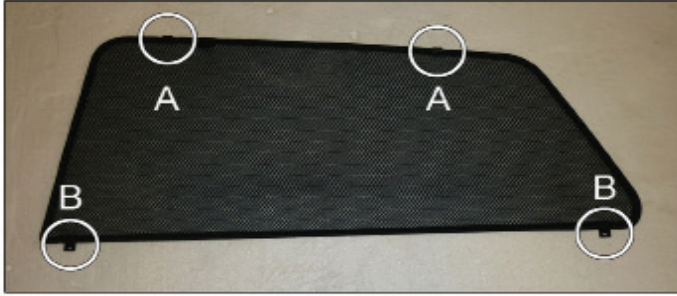

Installation Manual

TOYOTA AVENSIS ESTATE
TOY-AVEN-E-C-18

COMPONENTS INCLUDED

SIDE WINDOWS X2

CL-M02 x 4

CL-M13 x 4

Installation

TOYOTA AVENSIS ESTATE
TOY-AVEN-E-C-18

SIDE SHADE INSTALLATION

Installation

TOYOTA AVENSIS ESTATE
TOY-AVEN-E-C-18

SIDE SHADE INSTALLATION

Installation

TOYOTA AVENTIS ESTATE
TOY-AVEN-E-C-18

SIDE SHADE INSTALLATION

X2