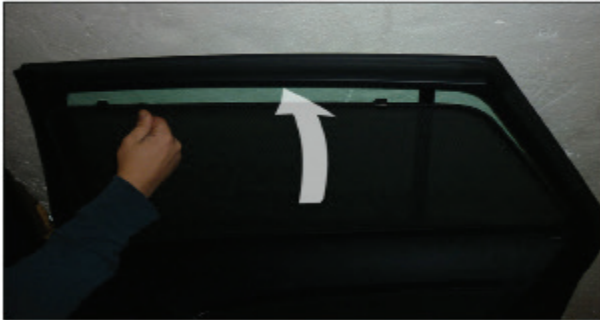

SIDE SHADE INSTALLATION

Installation

TOYOTA AVENSIS ESTATE
TOY-AVEN-E-C-18

SIDE SHADE INSTALLATION

Installation

TOYOTA AVENTIS ESTATE
TOY-AVEN-E-C-18

SIDE SHADE INSTALLATION

X2