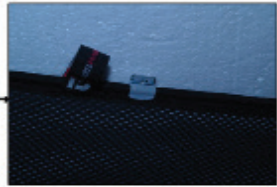

Installation Manual

TOYOTA AVENSIS ESTATE
TOY-AVEN-E-C-18

COMPONENTS INCLUDED

SIDE WINDOWS X2

CL-M02 x 4

CL-M13 x 4

Installation

TOYOTA AVENSIS ESTATE
TOY-AVEN-E-C-18

SIDE SHADE INSTALLATION

Installation

TOYOTA AVENSIS ESTATE
TOY-AVEN-E-C-18

SIDE SHADE INSTALLATION

Installation

TOYOTA AVENTIS ESTATE
TOY-AVEN-E-C-18

SIDE SHADE INSTALLATION

X2