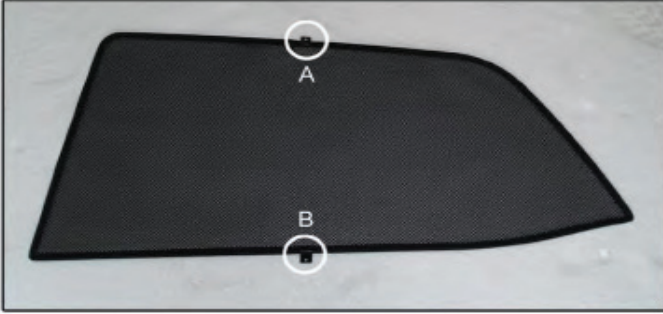

SIDE SHADE INSTALLATION