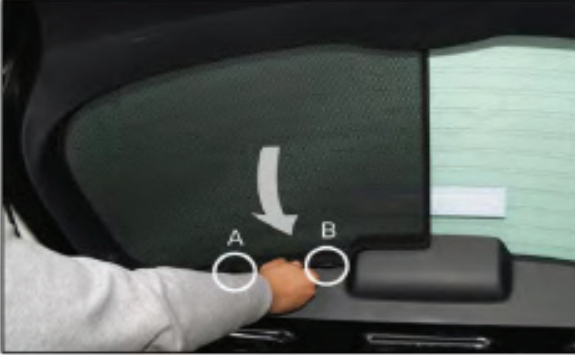

TAILGATE SHADE INSTALLATION