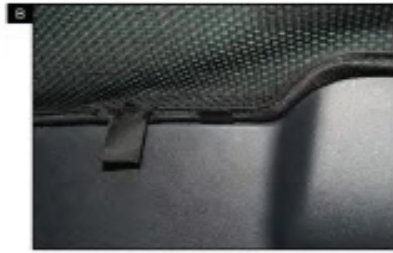

TAILGATE SHADE INSTALLATION