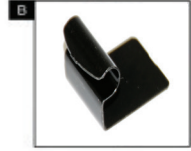

Installation Manual

TOYOTA AURIS 5DR
TOY-AURI-5-A

COMPONENTS INCLUDED

SIDE WINDOWS X2

TAILGATE WINDOW X2

CL-M02 x 4

CL-M12 x 2

CL-M03 x 2

Installation

TOYOTA AURIS 5DR
TOY-AURI-5-A

SIDE SHADE INSTALLATION

Installation

TOYOTA AURIS 5DR
TOY-AURI-5-A

SIDE SHADE INSTALLATION

Installation

TOYOTA AURIS 5DR
TOY-AURI-5-A