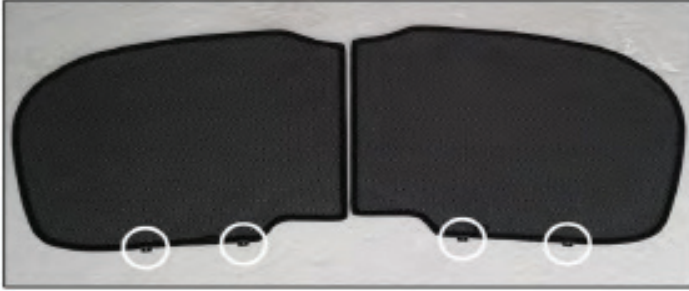

SIDE SHADE INSTALLATION

x2

Installation

TOYOTA AURIS 5DR

TOY-AURI-5-A

TAILGATE SHADE INSTALLATION

Installation

TOYOTA AURIS 5DR
TOY-AURI-5-A