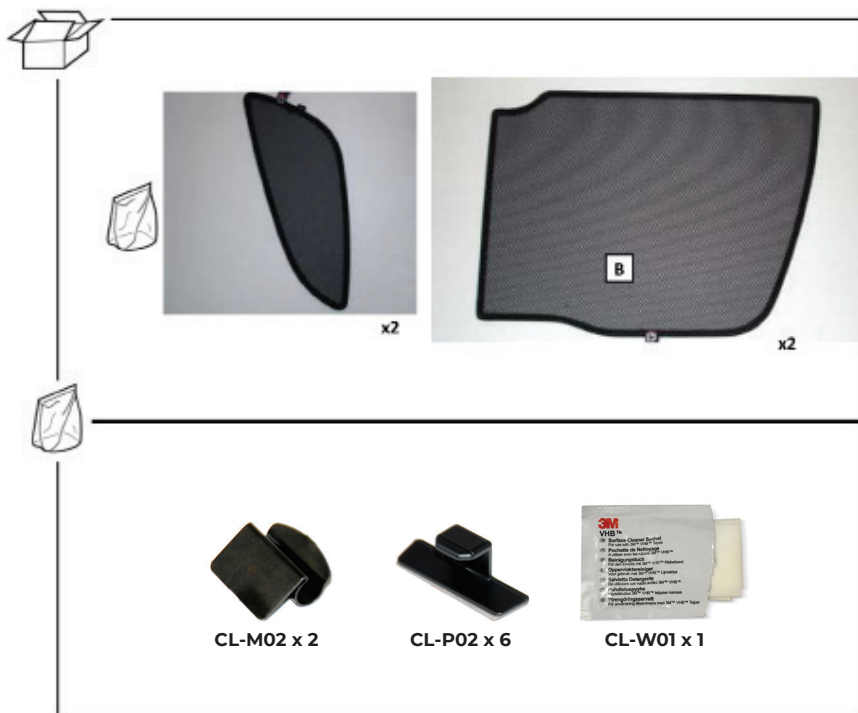

Installation Manual

SMART FORTWO 3DR
SMA-FRTO-3-A

COMPONENTS INCLUDED

Installation

SMART FORTWO 3DR
SMA-FRTO-3-A

1 Attach clips at positions indicated

Repeat on other side

Installation

SMART FORTWO 3DR
SMA-FRTO-3-A

Repeat on other side

Installation

SMART FORTWO 3DR
SMA-FRTO-3-A

1 Attach clips at positions indicated

2

Repeat on other side