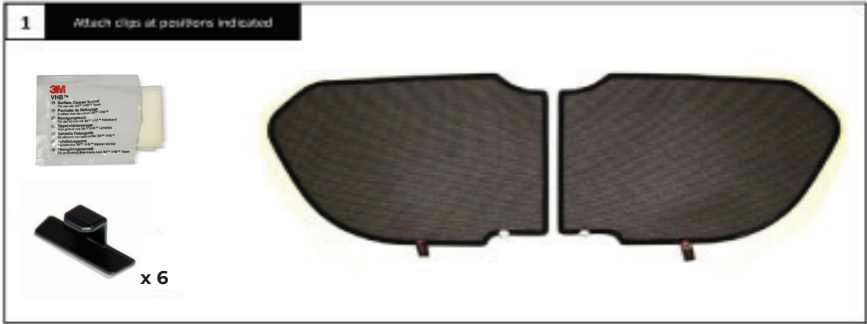

Installation Manual

SMART FORTWO 3DR
SMA-FRTO-3-A

COMPONENTS INCLUDED

Installation

SMART FORTWO 3DR
SMA-FRTO-3-A

1 Attach clips at positions indicated

Repeat on other side

Installation

SMART FORTWO 3DR
SMA-FRTO-3-A

Repeat on other side

Installation

SMART FORTWO 3DR
SMA-FRTO-3-A

1 Attach clips at positions indicated

2

Repeat on other side