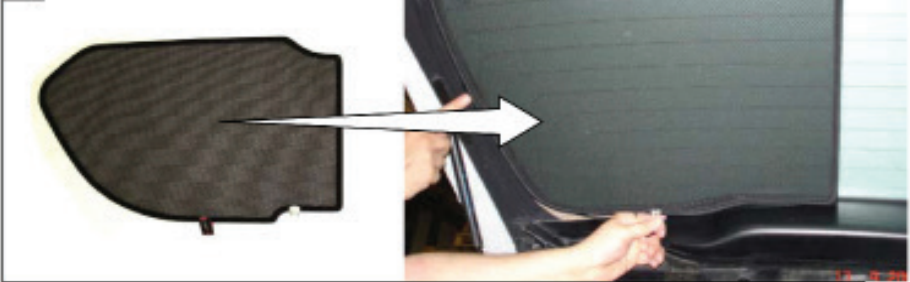

SMART FORTWO 3DR
SMA-FRTO-3-A

Repeat on other side

Installation

SMART FORTWO 3DR
SMA-FRTO-3-A

1 Attach clips at positions indicated

2

Repeat on other side