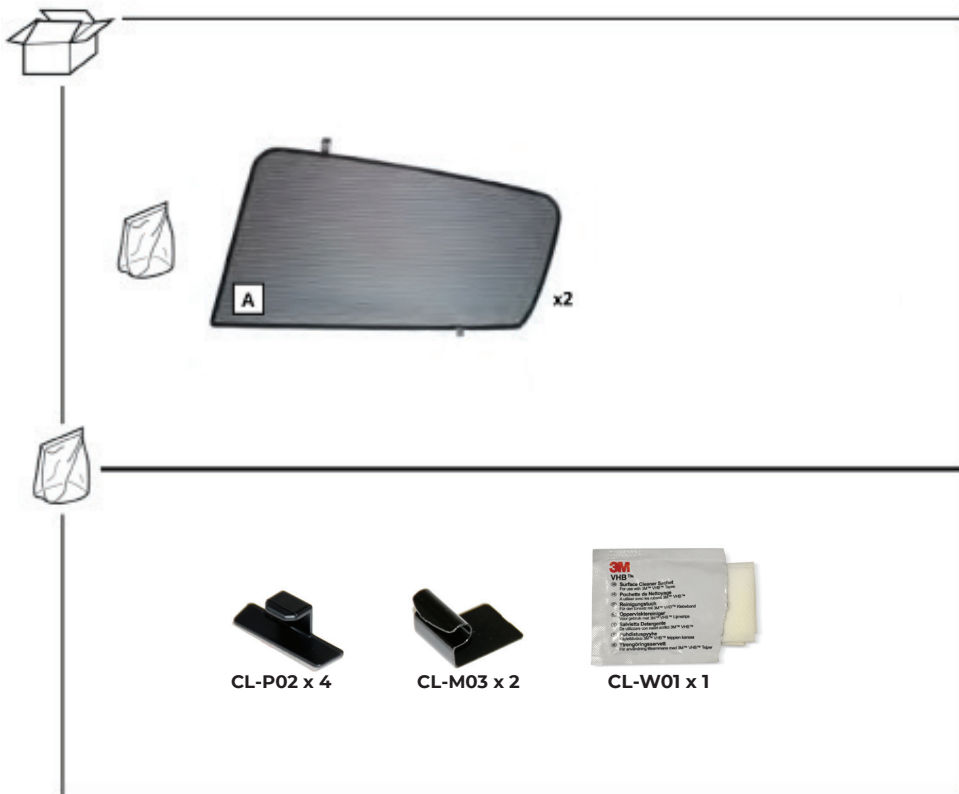

# Installation Manual

RENAULT CLIO (MKIII) 5DR  
REN-CLIO-5-B-18

## COMPONENTS INCLUDED