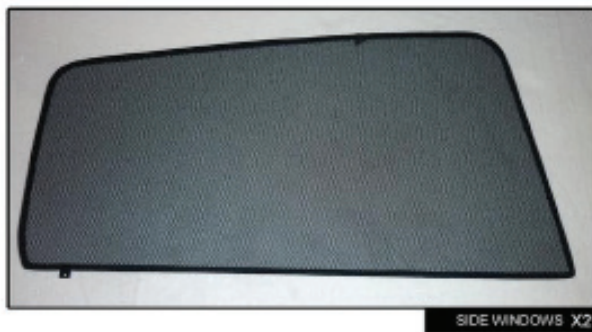

Installation Manual

RENAULT CLIO (MKII) 5DR
REN-CLIO-5-A-18

COMPONENTS INCLUDED

CL-M05 x 4

CL-M12 x 2

CL-T01 x 1

Installation

RENAULT CLIO (MKII) 5DR
REN-CLIO-5-A-18

SIDE SHADE INSTALLATION

Installation

RENAULT CLIO (MKII) 5DR
REN-CLIO-5-A-18

SIDE SHADE INSTALLATION

Installation

RENAULT CLIO (MKII) 5DR
REN-CLIO-5-A-18

SIDE SHADE INSTALLATION

X2