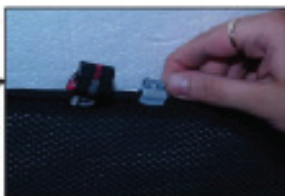

Installation Manual

RENAULT CLIO (MKII) 5DR
REN-CLIO-5-A-18

COMPONENTS INCLUDED

CL-M05 x 4

CL-M12 x 2

CL-T01 x 1

Installation

RENAULT CLIO (MKII) 5DR
REN-CLIO-5-A-18

SIDE SHADE INSTALLATION

Installation

RENAULT CLIO (MKII) 5DR
REN-CLIO-5-A-18

SIDE SHADE INSTALLATION

Installation

RENAULT CLIO (MKII) 5DR
REN-CLIO-5-A-18

SIDE SHADE INSTALLATION

X2