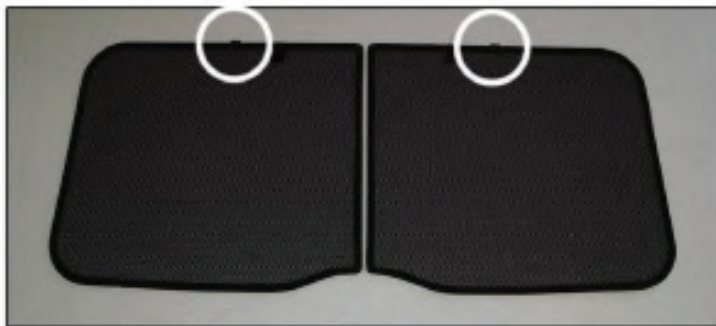

TAILGATE SHADE INSTALLATION