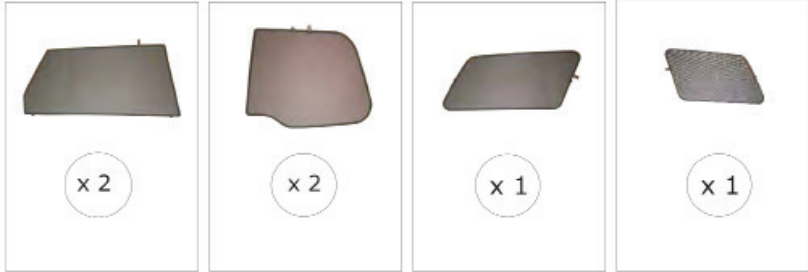

Installation Manual

MITSUBISHI GRANDIS 5DR
MIT-GRAN-5-A

COMPONENTS INCLUDED

CL-M02 x 8

CL-M01 x 4

CL-P01 x 4

CL-W01 x 1

Installation

MITSUBISHI GRANDIS 5DR
MIT-GRAN-5-A

Installation

MITSUBISHI GRANDIS 5DR
MIT-GRAN-5-A

Left Hand Side Ports

Right Hand Side Ports

Installation

MITSUBISHI GRANDIS 5DR
MIT-GRAN-5-A