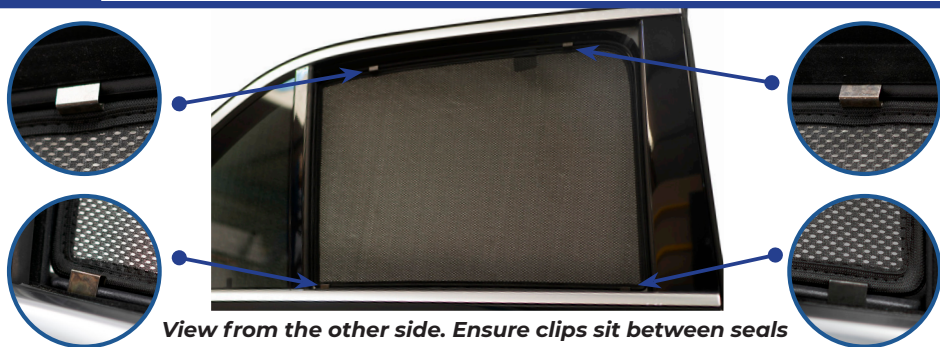

STEP 6

Installation

MERCEDES-BENZ GLE 5DR
MB-GLE-5-B-18

Side Shade Installation

STEP 7

View from the other side. Ensure clips sit between seals

STEP 8

STEP 9