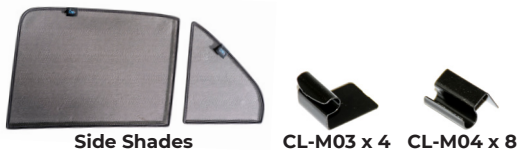

Installation

MERCEDES-BENZ GLE 5DR
MB-GLE-5-B-18

Components Needed