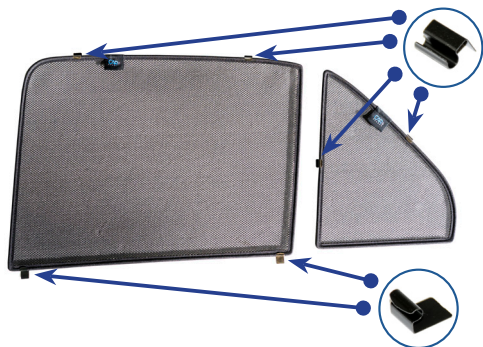

Installation Manual

MERCEDES-BENZ GLE 5DR
MB-GLE-5-B-18

Shades

Fixing Clips

CL-M03 x 4

CL-M04 x 8

Side Shades

Installation

MERCEDES-BENZ GLE 5DR
MB-GLE-5-B-18

Components Needed

Side Shade Installation

STEP 1

STEP 2

STEP 3

STEP 4

STEP 5

STEP 6

Installation

MERCEDES-BENZ GLE 5DR
MB-GLE-5-B-18

Side Shade Installation

STEP 7

View from the other side. Ensure clips sit between seals

STEP 8

STEP 9