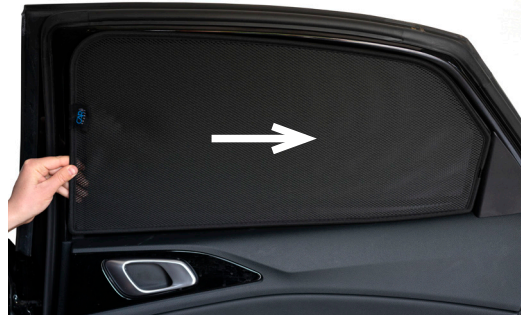

Installation

KIA XCEED 5DR
KIA-XCEE-5-A-18

Side Shade Installation

STEP 7

STEP 8

STEP 9

STEP 10

STEP 11

Repeat this whole process for the other side