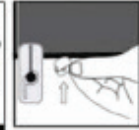

Installation Manual

KIA SPORTAGE 5DR
KIA-SPOR-5-C-18

COMPONENTS INCLUDED

CL-M02 x 2

CL-M13 x 4

Installation

KIA SPORTAGE 5DR
KIA-SPOR-5-C-18

SIDE SHADE INSTALLATION