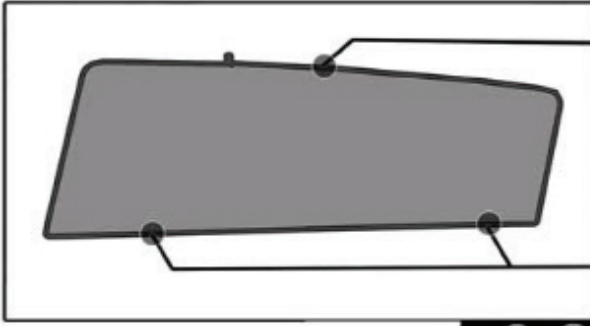

Installation Manual

KIA SPORTAGE 5DR
KIA-SPOR-5-C-18

COMPONENTS INCLUDED

CL-M02 x 2

CL-M13 x 4

Installation

KIA SPORTAGE 5DR
KIA-SPOR-5-C-18

SIDE SHADE INSTALLATION

Installation

KIA SPORTAGE 5DR

KIA-SPOR-5-C-18

SIDE SHADE INSTALLATION