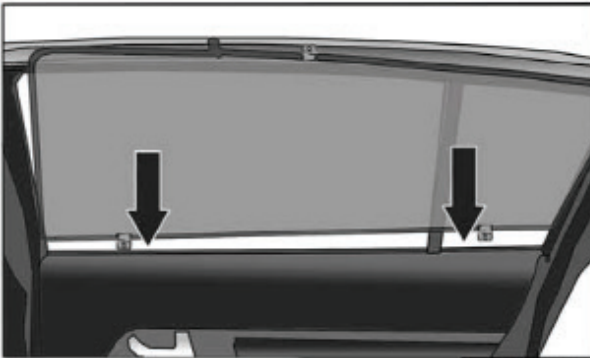

Installation Manual

KIA SPORTAGE 5DR
KIA-SPOR-5-C-18

COMPONENTS INCLUDED

CL-M02 x 2

CL-M13 x 4

Installation

KIA SPORTAGE 5DR
KIA-SPOR-5-C-18

SIDE SHADE INSTALLATION

Installation

KIA SPORTAGE 5DR

KIA-SPOR-5-C-18

SIDE SHADE INSTALLATION