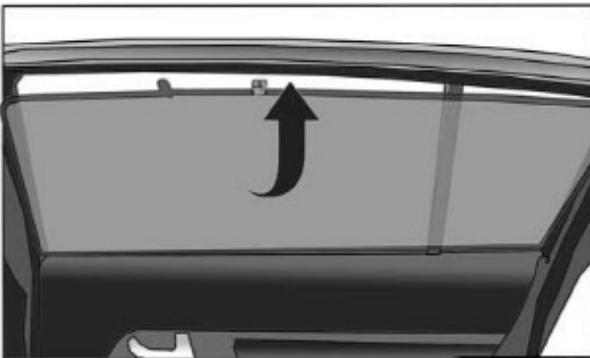

Installation Manual

KIA SPORTAGE 5DR
KIA-SPOR-5-C-18

COMPONENTS INCLUDED

CL-M02 x 2

CL-M13 x 4

Installation

KIA SPORTAGE 5DR
KIA-SPOR-5-C-18

SIDE SHADE INSTALLATION

Installation

KIA SPORTAGE 5DR

KIA-SPOR-5-C-18

SIDE SHADE INSTALLATION