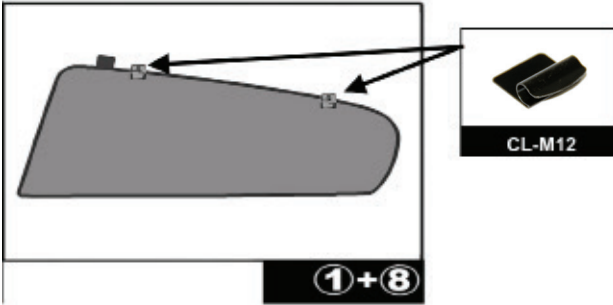

Installation Manual

FORD C-MAX 5DR
FOR-CMAX-5-B-18

COMPONENTS INCLUDED

FIXING CLIPS

CL-M12 x 4

Installation

FORD C-MAX 5DR
FOR-CMAX-5-B-18

SIDE SHADE INSTALLATION

Installation

FORD C-MAX 5DR
FOR-CMAX-5-B-18

SIDE SHADE INSTALLATION