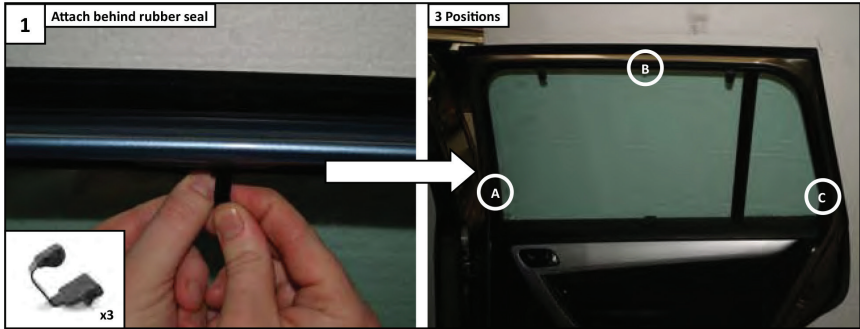

Installation Manual

**CITROEN GRAND PICASSO
CIT-C4GPI-5-A**

COMPONENTS INCLUDED

Installation

CITROEN GRAND PICASSO
CIT-C4GPI-5-A

Installation

CITROEN GRAND PICASSO
CIT-C4GPI-5-A

Installation

CITROEN GRAND PICASSO
CIT-C4GPI-5-A

1 Attach clip to each shade at position indicated

2

3