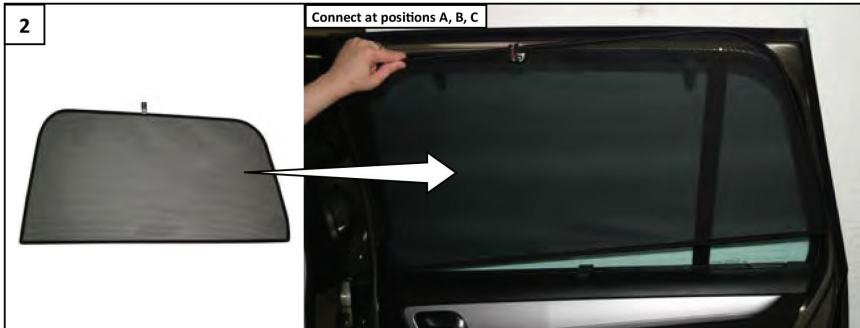

Installation Manual

**CITROEN GRAND PICASSO
CIT-C4GPI-5-A**

COMPONENTS INCLUDED

Installation

CITROEN GRAND PICASSO
CIT-C4GPI-5-A

Installation

CITROEN GRAND PICASSO
CIT-C4GPI-5-A

Installation

CITROEN GRAND PICASSO
CIT-C4GPI-5-A

1 Attach clip to each shade at position indicated

2

3