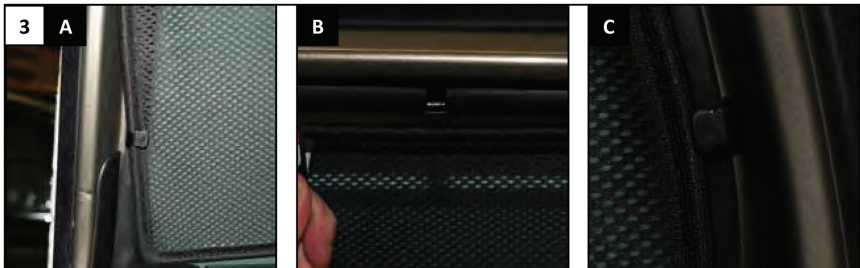

Installation Manual

**CITROEN GRAND PICASSO
CIT-C4GPI-5-A**

COMPONENTS INCLUDED

Installation

CITROEN GRAND PICASSO
CIT-C4GPI-5-A

Installation

CITROEN GRAND PICASSO
CIT-C4GPI-5-A

Installation

CITROEN GRAND PICASSO
CIT-C4GPI-5-A

1 Attach clip to each shade at position indicated

2

3