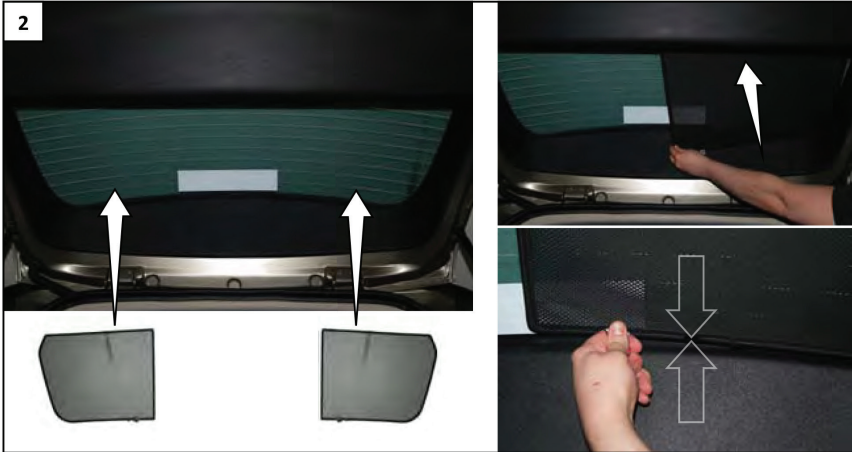

Installation Manual

**CITROEN GRAND PICASSO
CIT-C4GPI-5-A**

COMPONENTS INCLUDED

Installation

CITROEN GRAND PICASSO
CIT-C4GPI-5-A

Installation

CITROEN GRAND PICASSO
CIT-C4GPI-5-A

Installation

CITROEN GRAND PICASSO
CIT-C4GPI-5-A

1 Attach clip to each shade at position indicated

2

3