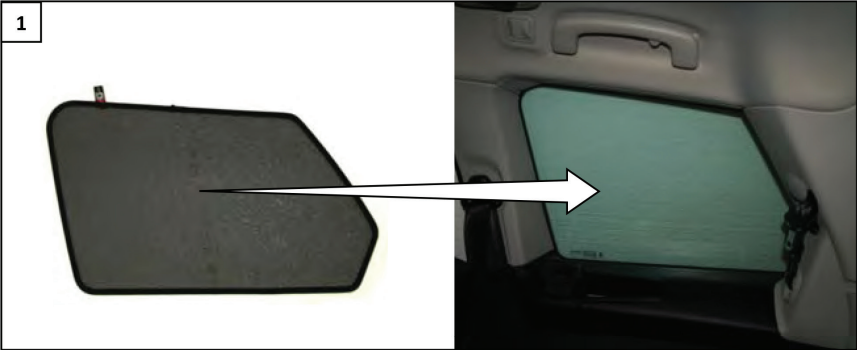

Installation Manual

**CITROEN GRAND PICASSO
CIT-C4GPI-5-A**

COMPONENTS INCLUDED

Installation

CITROEN GRAND PICASSO
CIT-C4GPI-5-A

Installation

CITROEN GRAND PICASSO
CIT-C4GPI-5-A

Installation

CITROEN GRAND PICASSO
CIT-C4GPI-5-A

1 Attach clip to each shade at position indicated

2

3