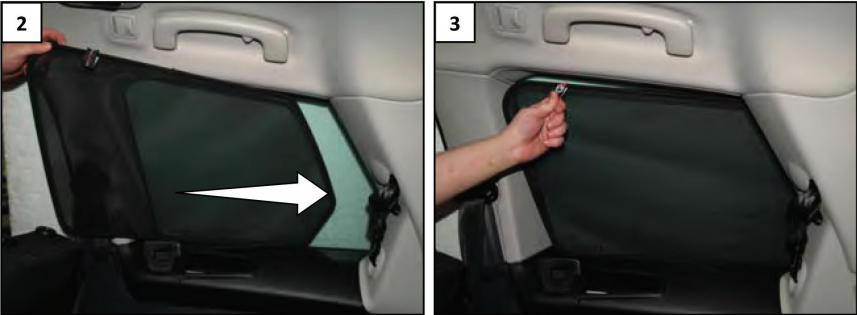

Installation Manual

**CITROEN GRAND PICASSO
CIT-C4GPI-5-A**

COMPONENTS INCLUDED

Installation

CITROEN GRAND PICASSO
CIT-C4GPI-5-A

Installation

CITROEN GRAND PICASSO
CIT-C4GPI-5-A

Installation

CITROEN GRAND PICASSO
CIT-C4GPI-5-A

1 Attach clip to each shade at position indicated

2

3