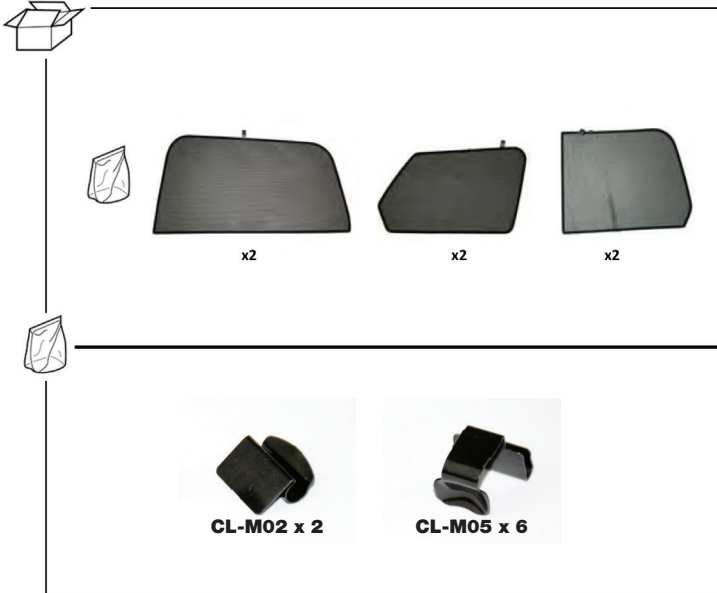

Installation Manual

**CITROEN GRAND PICASSO
CIT-C4GPI-5-A**

COMPONENTS INCLUDED

Installation

CITROEN GRAND PICASSO
CIT-C4GPI-5-A

Installation

CITROEN GRAND PICASSO
CIT-C4GPI-5-A

Installation

CITROEN GRAND PICASSO
CIT-C4GPI-5-A

1 Attach clip to each shade at position indicated

2

3