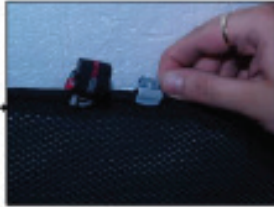

PORT SHADE INSTALLATION