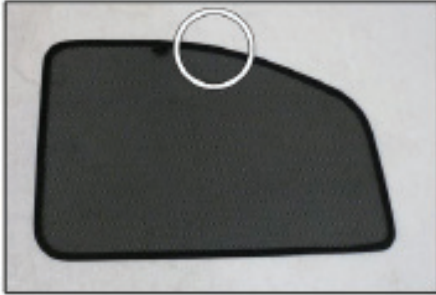

PORT SHADE INSTALLATION