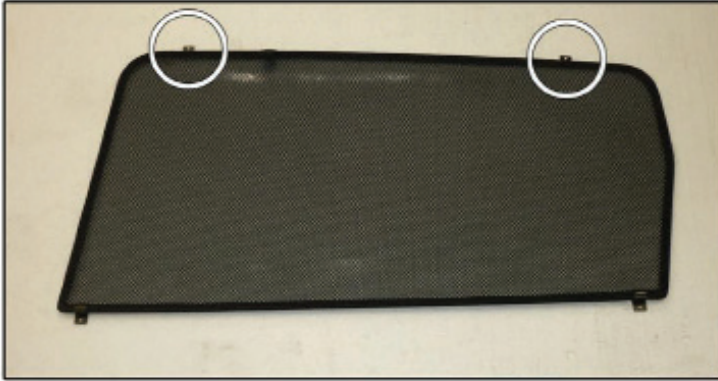

Installation Manual

CHEVROLET ORLANDO 5DR
CHE-ORLA-5-A

COMPONENTS INCLUDED

CL-M02 x 10

CL-M01 x 4

Installation

CHEVROLET ORLANDO 5DR
CHE-ORLA-5-A

SIDE SHADE INSTALLATION