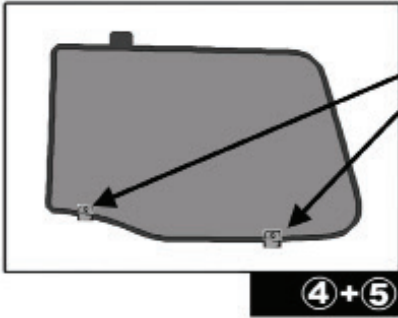

Please wipe surface before sticking clips.

2+7

Installation

BMW 5 SERIES GT

BMW-5GT-5-A

REAR SHADE INSTALLATION

Installation

BMW 5 SERIES GT