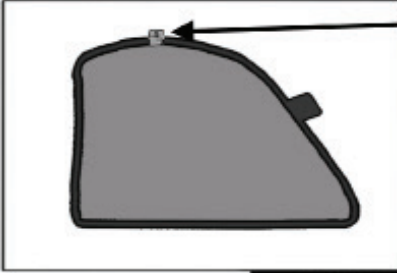

BMW 5 SERIES GT

BMW-5GT-5-A

SIDE SHADE INSTALLATION

Please wipe the surface area with promoter before sticking clips.

Installation

BMW 5 SERIES GT

BMW-5GT-5-A

2nd SIDE SHADE INSTALLATION