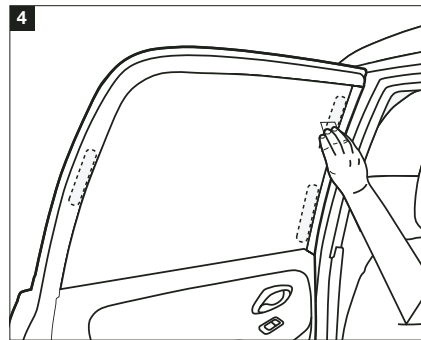

Installation Manual

ALFA ROMEO 156 SPORTWAGON
AR-156-E-A

COMPONENTS INCLUDED

FIXING CLIPS

CL-P01 x 6

CL-P02 x 4

CL-W01 x 1

CAR
SHADES

Installation

ALFA ROMEO 156 SPORTWAGON

AR-156-E-A

SIDE & TAILGATE SHADE INSTALLATION

WARNING:

Read these fitting instructions carefully before you start the installation. Rear passenger windows must not be lowered more than 1/3 whilst the blinds are fitted and the vehicle is in motion. On installation care must be taken not to scratch any paintwork with clips.