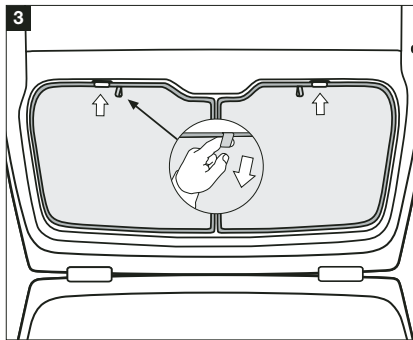

Installation Manual

ALFA ROMEO 156 SPORTWAGON
AR-156-E-A

COMPONENTS INCLUDED

FIXING CLIPS

CL-P01 x 6

CL-P02 x 4

CL-W01 x 1

CAR
SHADES

Installation

ALFA ROMEO 156 SPORTWAGON

AR-156-E-A

SIDE & TAILGATE SHADE INSTALLATION

WARNING:

Read these fitting instructions carefully before you start the installation. Rear passenger windows must not be lowered more than 1/3 whilst the blinds are fitted and the vehicle is in motion. On installation care must be taken not to scratch any paintwork with clips.