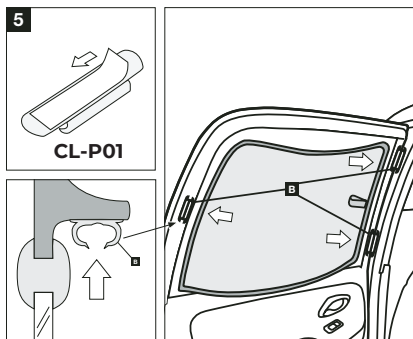

Installation Manual

ALFA ROMEO 156 SPORTWAGON
AR-156-E-A

COMPONENTS INCLUDED

FIXING CLIPS

CL-P01 x 6

CL-P02 x 4

CL-W01 x 1

CAR
SHADES

Installation

ALFA ROMEO 156 SPORTWAGON

AR-156-E-A

SIDE & TAILGATE SHADE INSTALLATION

WARNING:

Read these fitting instructions carefully before you start the installation. Rear passenger windows must not be lowered more than 1/3 whilst the blinds are fitted and the vehicle is in motion. On installation care must be taken not to scratch any paintwork with clips.