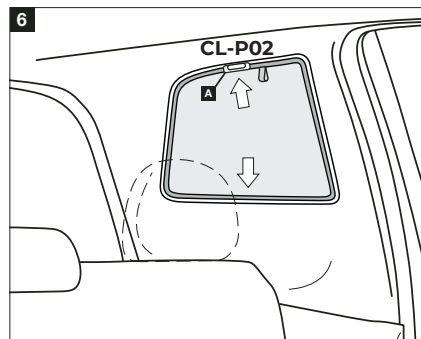

Installation Manual

ALFA ROMEO 156 SPORTWAGON
AR-156-E-A

COMPONENTS INCLUDED

FIXING CLIPS

CL-P01 x 6

CL-P02 x 4

CL-W01 x 1

CAR
SHADES

Installation

ALFA ROMEO 156 SPORTWAGON

AR-156-E-A

SIDE & TAILGATE SHADE INSTALLATION

WARNING:

Read these fitting instructions carefully before you start the installation. Rear passenger windows must not be lowered more than 1/3 whilst the blinds are fitted and the vehicle is in motion. On installation care must be taken not to scratch any paintwork with clips.