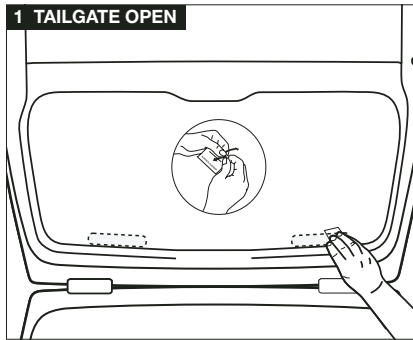

Installation Manual

ALFA ROMEO 156 SPORTWAGON
AR-156-E-A

COMPONENTS INCLUDED

FIXING CLIPS

CL-P01 x 6

CL-P02 x 4

CL-W01 x 1

CAR
SHADES

Installation

ALFA ROMEO 156 SPORTWAGON

AR-156-E-A

SIDE & TAILGATE SHADE INSTALLATION

WARNING:

Read these fitting instructions carefully before you start the installation. Rear passenger windows must not be lowered more than 1/3 whilst the blinds are fitted and the vehicle is in motion. On installation care must be taken not to scratch any paintwork with clips.