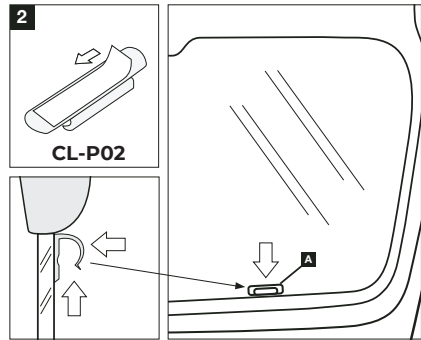

Installation Manual

ALFA ROMEO 156 SPORTWAGON
AR-156-E-A

COMPONENTS INCLUDED

FIXING CLIPS

CL-P01 x 6

CL-P02 x 4

CL-W01 x 1

CAR
SHADES

Installation

ALFA ROMEO 156 SPORTWAGON

AR-156-E-A

SIDE & TAILGATE SHADE INSTALLATION

WARNING:

Read these fitting instructions carefully before you start the installation. Rear passenger windows must not be lowered more than 1/3 whilst the blinds are fitted and the vehicle is in motion. On installation care must be taken not to scratch any paintwork with clips.