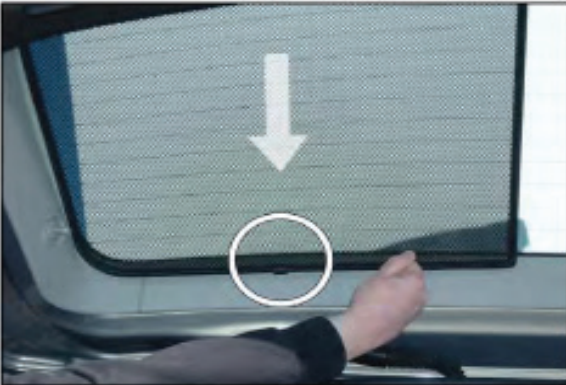

PORT SHADE INSTALLATION

X2

Installation

VAUXHALL MERIVA 5DR

VAU-MERI-5-B

TAILGATE SHADE INSTALLATION

Installation

VAUXHALL MERIVA 5DR
VAU-MERI-5-B