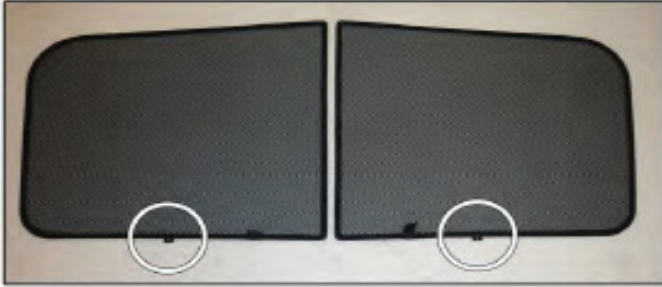

PORT SHADE INSTALLATION

X2

Installation

VAUXHALL MERIVA 5DR

VAU-MERI-5-B

TAILGATE SHADE INSTALLATION

Installation

VAUXHALL MERIVA 5DR
VAU-MERI-5-B