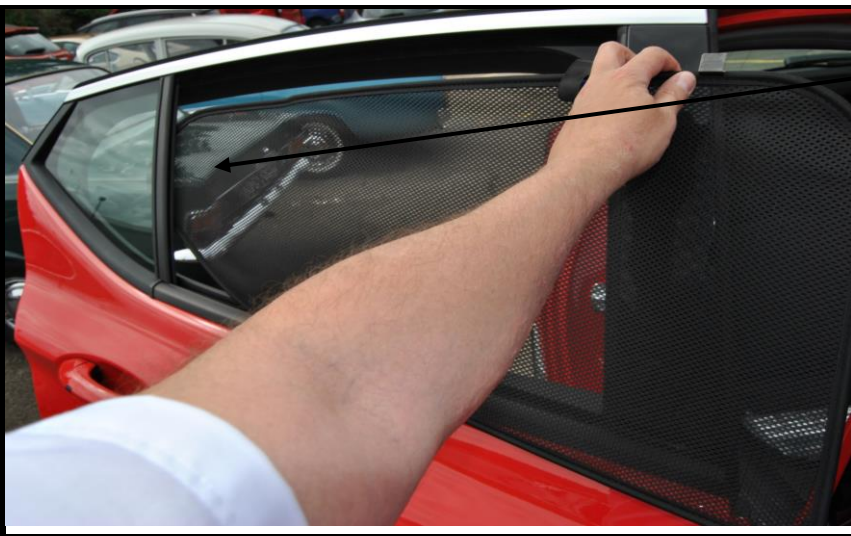

### FIXING CLIPS

CL-M02 x2

CL-M13 x2

CL-M12 x2

SIDE SHADE INSTALLATION

Wind the window down and fit the shades from the outside in.

REAR SHADE INSTALLATION

Repeat the above steps on the opposite rear to complete.