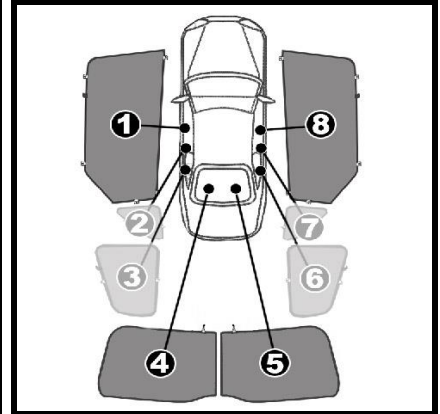

INSTALLATION INSTRUCTIONS

VAUXHALL/OPEL ASTRA 5 DOOR 2016-

VAU-ASTR-5-D