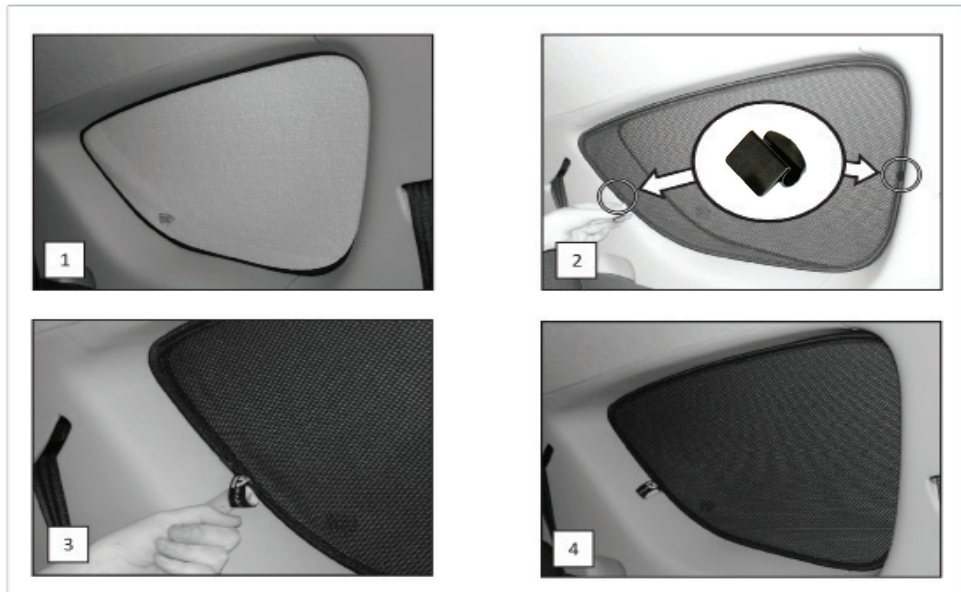

Installation

TOYOTA AYGO 3DR

TOY-AYGO-3-A