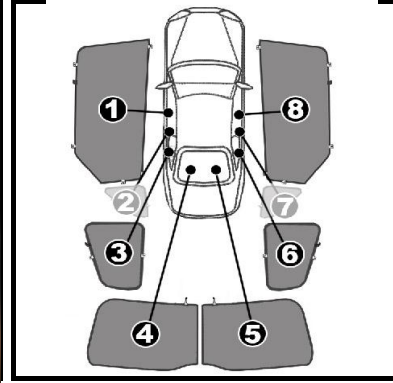

INSTALLATION INSTRUCTIONS

KIA CEED 2012 5 DOOR

K-2A856ADB00

COMPONENTS INCLUDED

SHADES

FIXING CLIPS

SIDE SHADE INSTALLATION

①+⑧

①+⑧

①+⑧

QUARTER LIGHT SHADE INSTALLATION

③+⑥

③+⑥

③+⑥

REAR SHADE INSTALLATION

④+⑤