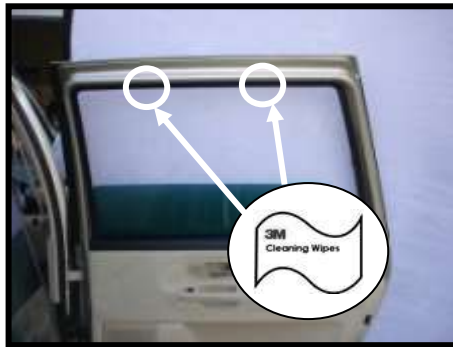

**SUNSHADES FOR
FORD GALAXY
5 DOOR**

FOR-GALA-5-A

PLEASE NOTE : THE LEFT HAND SIDE TAILGATE SHADE AND THE RIGHT HAND SIDE TAILGATE SHADE ARE DIFFERENT SHAPES AND THEREFORE WILL ONLY FIT THEIR CORRESPONDING SIDE.

PLEASE NOTE : THE LEFT HAND SIDE PORTHOLE SHADE AND THE RIGHT HAND SIDE PORTHOLE SHADE ARE DIFFERENT SHAPES AND THEREFORE WILL ONLY FIT THEIR CORRESPONDING SIDE.