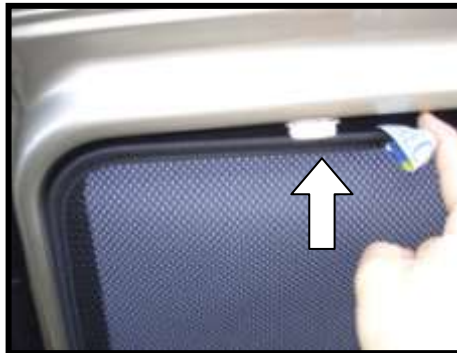

**SUNSHADES FOR
FORD GALAXY
5 DOOR**

FOR-GALA-5-A

PLEASE NOTE : THE LEFT HAND SIDE TAILGATE SHADE AND THE RIGHT HAND SIDE TAILGATE SHADE ARE DIFFERENT SHAPES AND THEREFORE WILL ONLY FIT THEIR CORRESPONDING SIDE.

PLEASE NOTE : THE LEFT HAND SIDE PORTHOLE SHADE AND THE RIGHT HAND SIDE PORTHOLE SHADE ARE DIFFERENT SHAPES AND THEREFORE WILL ONLY FIT THEIR CORRESPONDING SIDE.