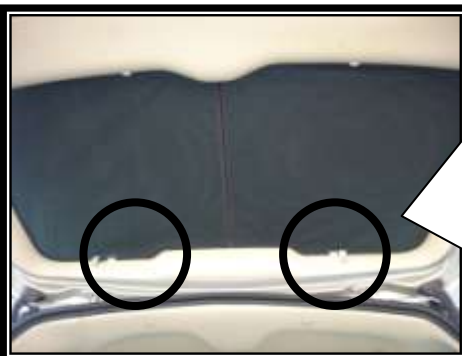

**SUNSHADES FOR
FORD GALAXY
5 DOOR**

FOR-GALA-5-A

PLEASE NOTE : THE LEFT HAND SIDE TAILGATE SHADE AND THE RIGHT HAND SIDE TAILGATE SHADE ARE DIFFERENT SHAPES AND THEREFORE WILL ONLY FIT THEIR CORRESPONDING SIDE.

PLEASE NOTE : THE LEFT HAND SIDE PORTHOLE SHADE AND THE RIGHT HAND SIDE PORTHOLE SHADE ARE DIFFERENT SHAPES AND THEREFORE WILL ONLY FIT THEIR CORRESPONDING SIDE.