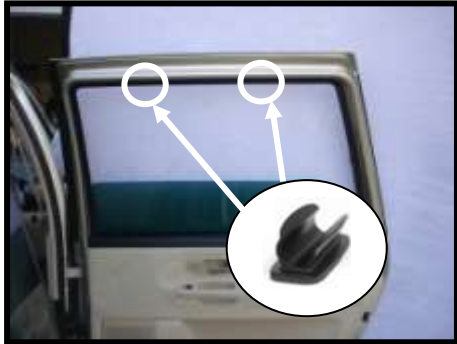

**SUNSHADES FOR
FORD GALAXY
5 DOOR**

FOR-GALA-5-A

PLEASE NOTE : THE LEFT HAND SIDE TAILGATE SHADE AND THE RIGHT HAND SIDE TAILGATE SHADE ARE DIFFERENT SHAPES AND THEREFORE WILL ONLY FIT THEIR CORRESPONDING SIDE.

PLEASE NOTE : THE LEFT HAND SIDE PORTHOLE SHADE AND THE RIGHT HAND SIDE PORTHOLE SHADE ARE DIFFERENT SHAPES AND THEREFORE WILL ONLY FIT THEIR CORRESPONDING SIDE.