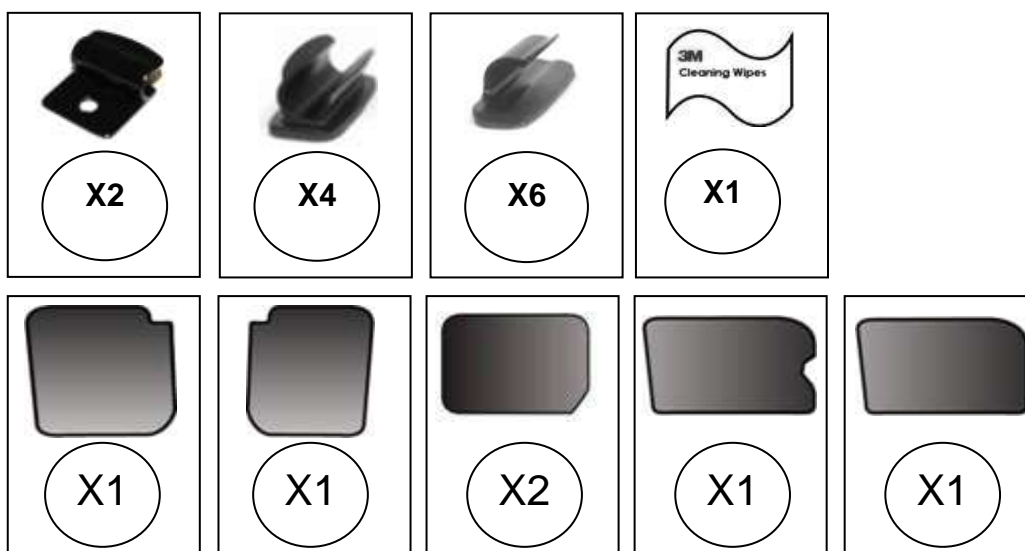

**SUNSHADES FOR
FORD GALAXY
5 DOOR**

FOR-GALA-5-A

PLEASE NOTE : THE LEFT HAND SIDE TAILGATE SHADE AND THE RIGHT HAND SIDE TAILGATE SHADE ARE DIFFERENT SHAPES AND THEREFORE WILL ONLY FIT THEIR CORRESPONDING SIDE.

PLEASE NOTE : THE LEFT HAND SIDE PORTHOLE SHADE AND THE RIGHT HAND SIDE PORTHOLE SHADE ARE DIFFERENT SHAPES AND THEREFORE WILL ONLY FIT THEIR CORRESPONDING SIDE.