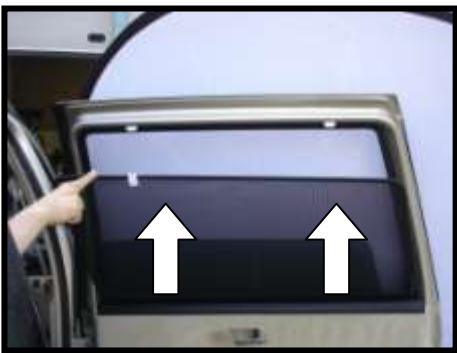

**SUNSHADES FOR
FORD GALAXY
5 DOOR**

FOR-GALA-5-A

PLEASE NOTE : THE LEFT HAND SIDE TAILGATE SHADE AND THE RIGHT HAND SIDE TAILGATE SHADE ARE DIFFERENT SHAPES AND THEREFORE WILL ONLY FIT THEIR CORRESPONDING SIDE.

PLEASE NOTE : THE LEFT HAND SIDE PORTHOLE SHADE AND THE RIGHT HAND SIDE PORTHOLE SHADE ARE DIFFERENT SHAPES AND THEREFORE WILL ONLY FIT THEIR CORRESPONDING SIDE.