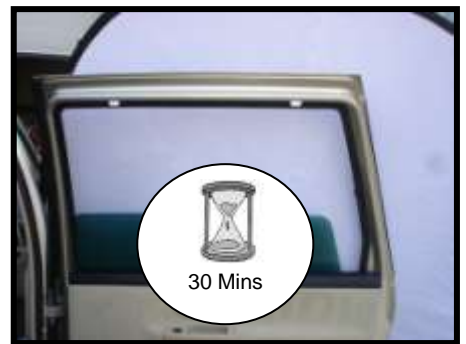

**SUNSHADES FOR
FORD GALAXY
5 DOOR**

FOR-GALA-5-A

PLEASE NOTE : THE LEFT HAND SIDE TAILGATE SHADE AND THE RIGHT HAND SIDE TAILGATE SHADE ARE DIFFERENT SHAPES AND THEREFORE WILL ONLY FIT THEIR CORRESPONDING SIDE.

PLEASE NOTE : THE LEFT HAND SIDE PORTHOLE SHADE AND THE RIGHT HAND SIDE PORTHOLE SHADE ARE DIFFERENT SHAPES AND THEREFORE WILL ONLY FIT THEIR CORRESPONDING SIDE.