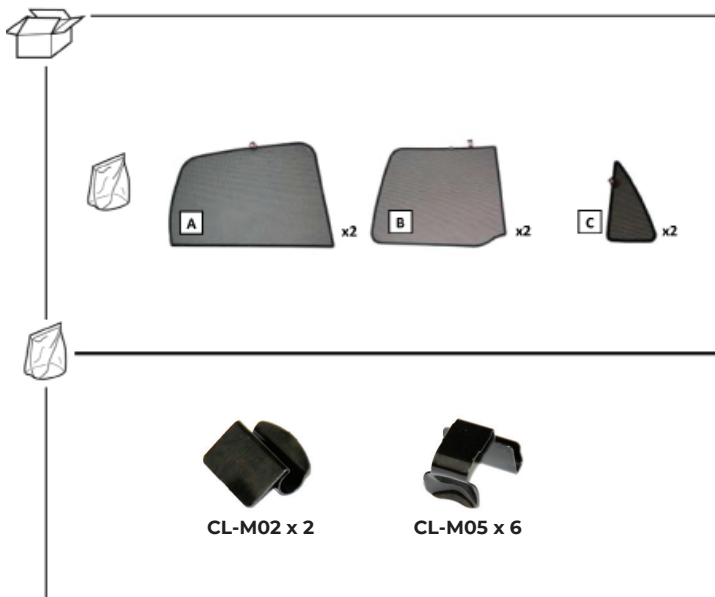

Installation Manual

CITROEN C3 5DR
CIT-C3-5-A

COMPONENTS INCLUDED

Installation

CITROEN C3 5DR
CIT-C3-5-A

Installation

CITROEN C3 5DR
CIT-C3-5-A

1

Installation

CITROEN C3 5DR
CIT-C3-5-A