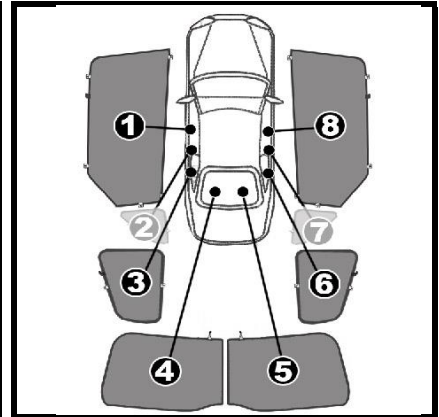

INSTALLATION INSTRUCTIONS

AUDI A3 5 DOOR 2012-

AU-A3-5-B

COMPONENTS INCLUDED

SHADES

FIXING CLIPS

SIDE SHADE INSTALLATION

QUARTER LIGHT SHADE INSTALLATION