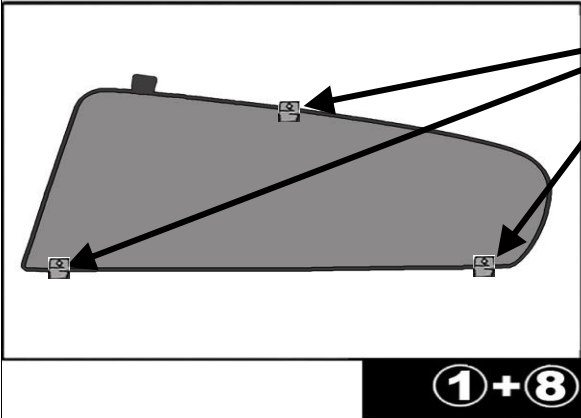

INSTALLATION INSTRUCTIONS

AUDI A3 5 DOOR 2012-

AU-A3-5-B

COMPONENTS INCLUDED

SHADES

FIXING CLIPS

SIDE SHADE INSTALLATION

QUARTER LIGHT SHADE INSTALLATION